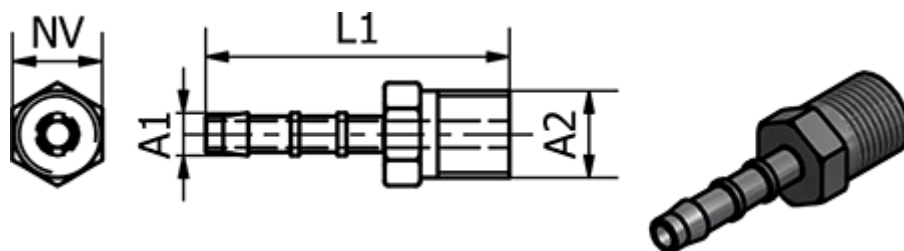

Article number: 58631122

Description: Tube Connector 31.122, Ø6 - R 1/8"

Measures

Ext. hose diameter A1	= 6
L1	= 32.5
NV	= 10
Thread A2	= R 1/8"